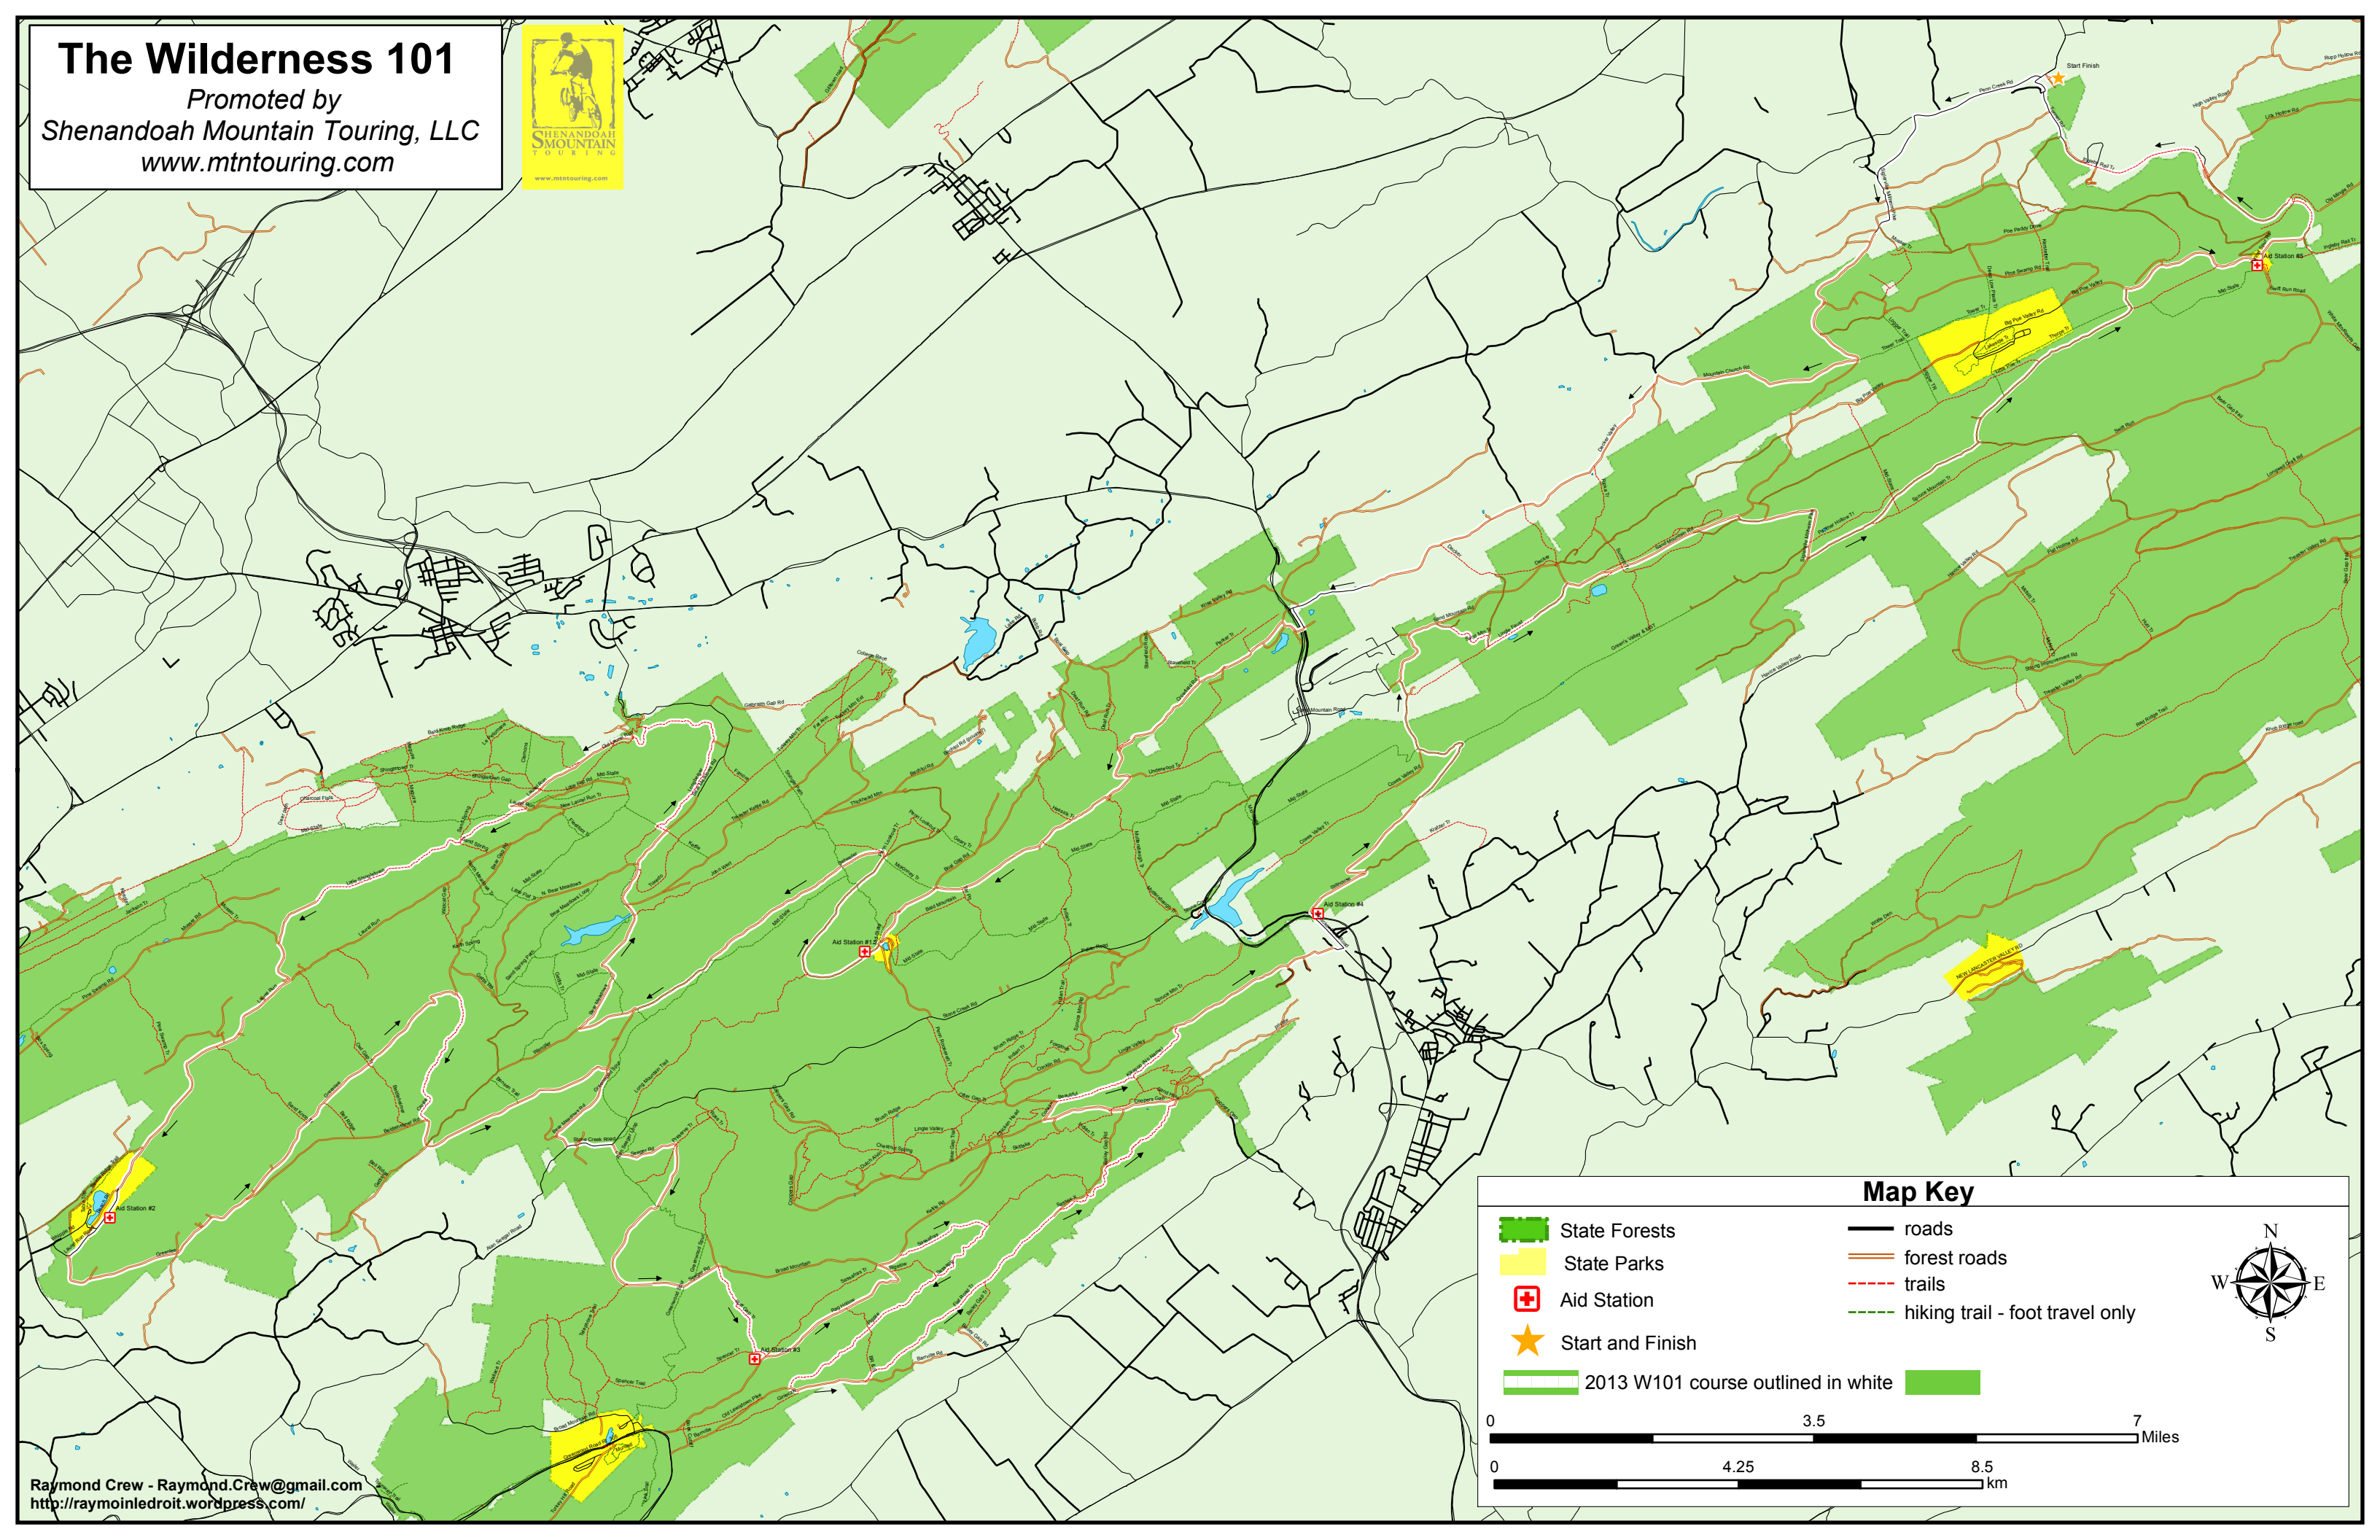

The Wilderness 101

Promoted by
Shenandoah Mountain Touring, LLC
www.mntouring.com

Map Key

- State Forests
- State Parks
- Aid Station
- Start and Finish
- 2013 W101 course outlined in white
- roads
- forest roads
- trails
- hiking trail - foot travel only