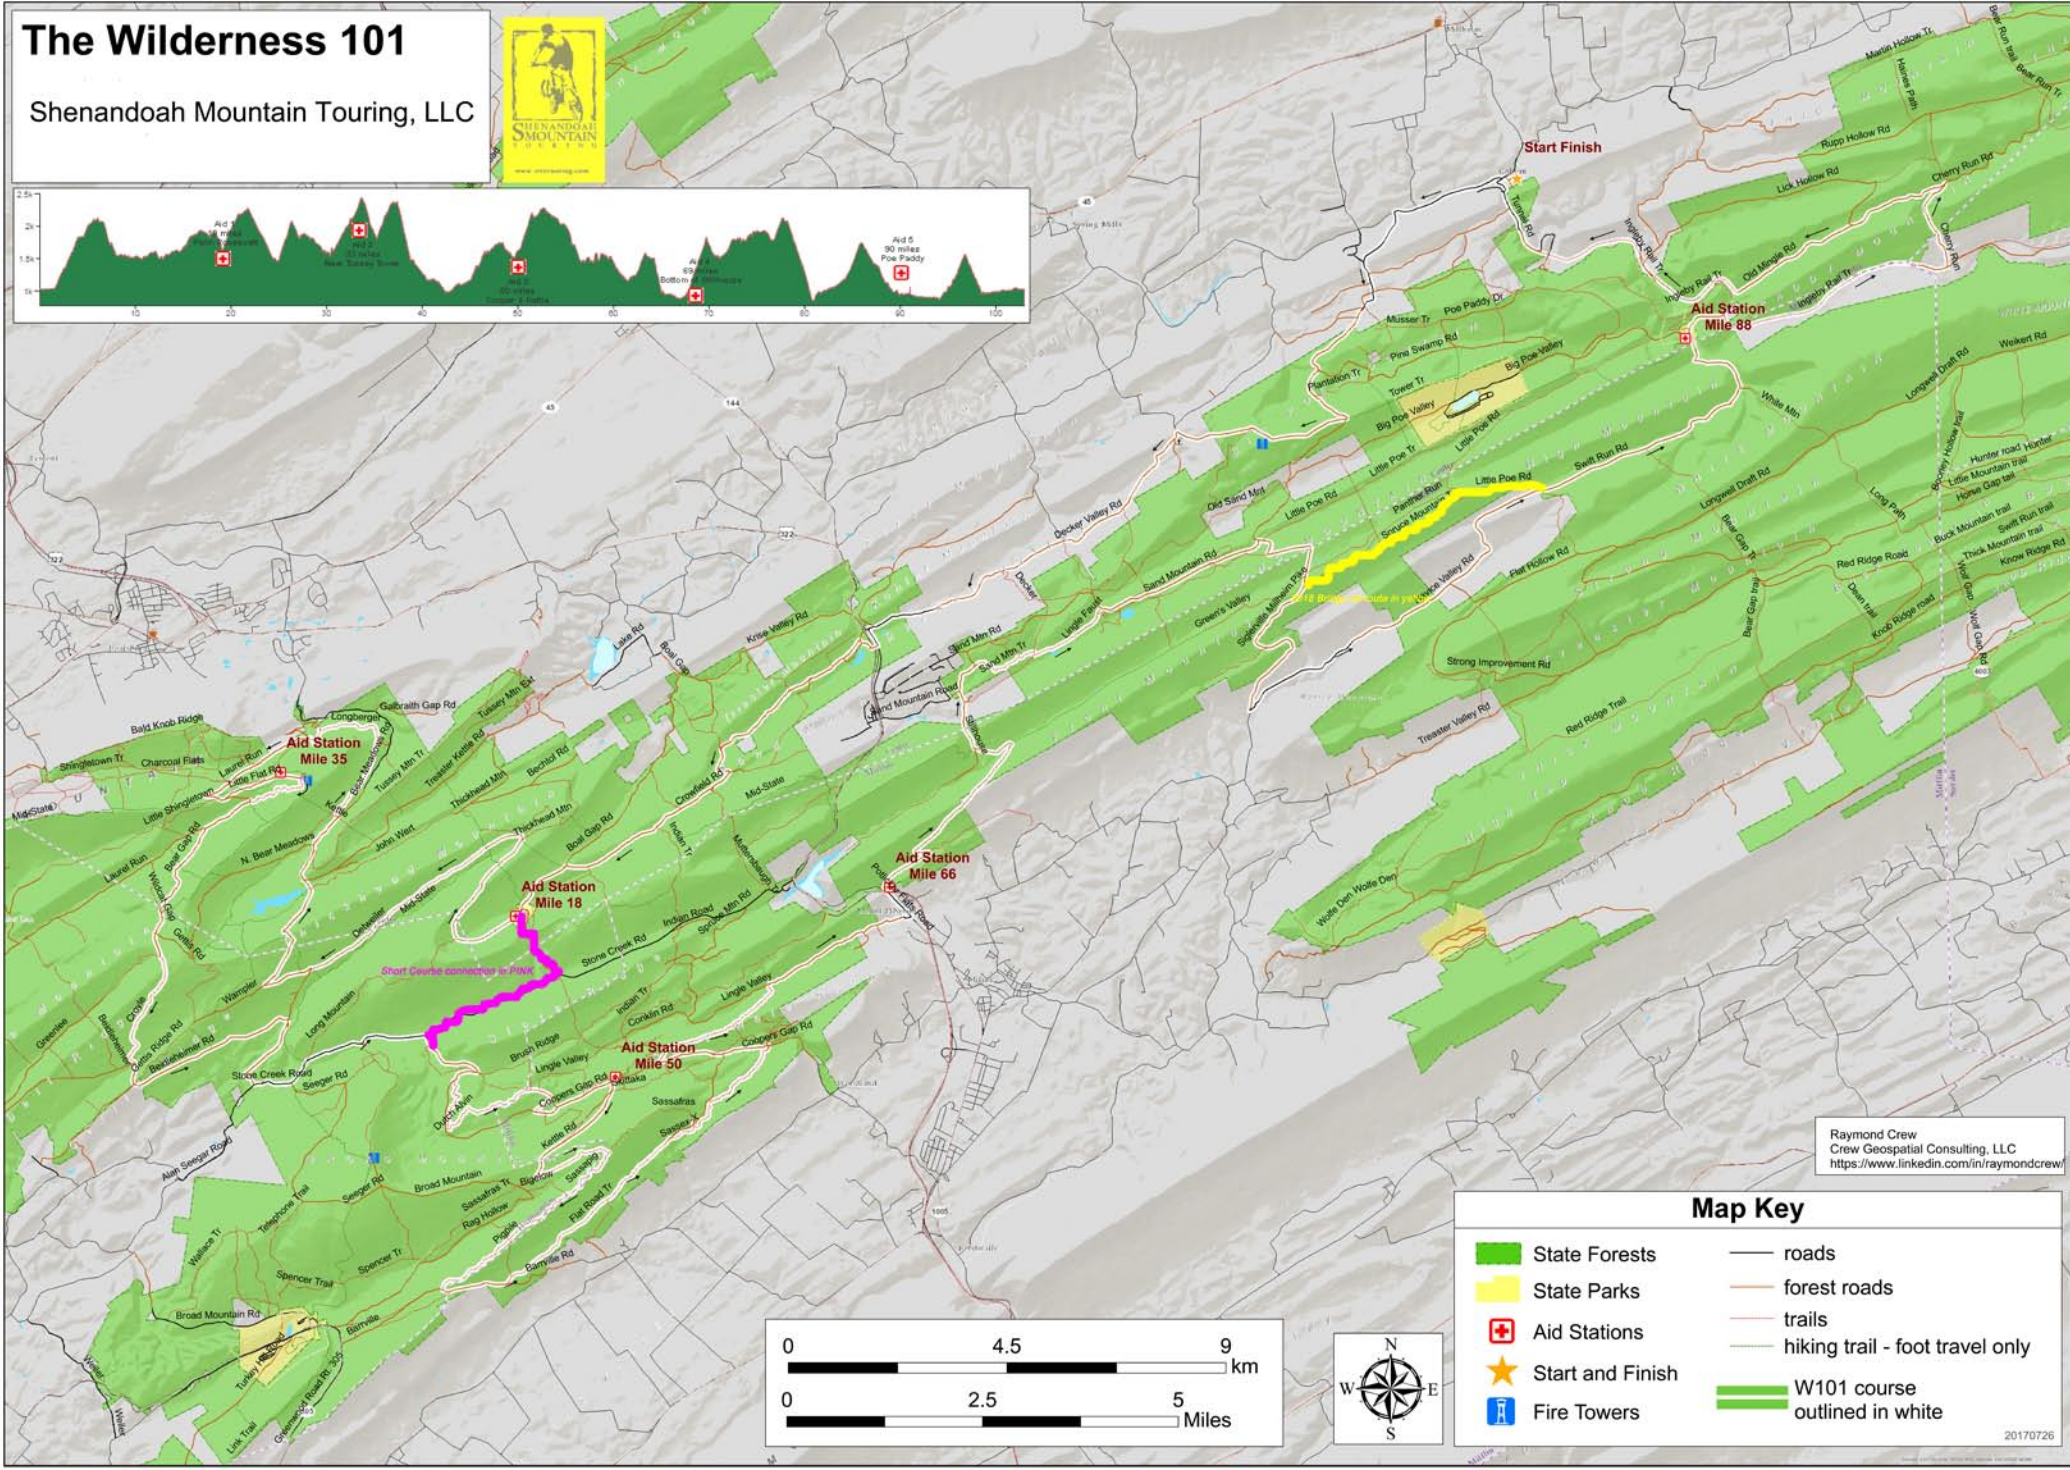

The Wilderness 101

Shenandoah Mountain Touring, LLC

Raymond Crew
Crew Geospatial Consulting, LLC
<https://www.linkedin.com/in/raymondcrew/>

Map Key

- State Forests
- State Parks
- + Aid Stations
- Start and Finish
- Fire Towers
- roads
- forest roads
- trails
- hiking trail - foot travel only
- W101 course outlined in white