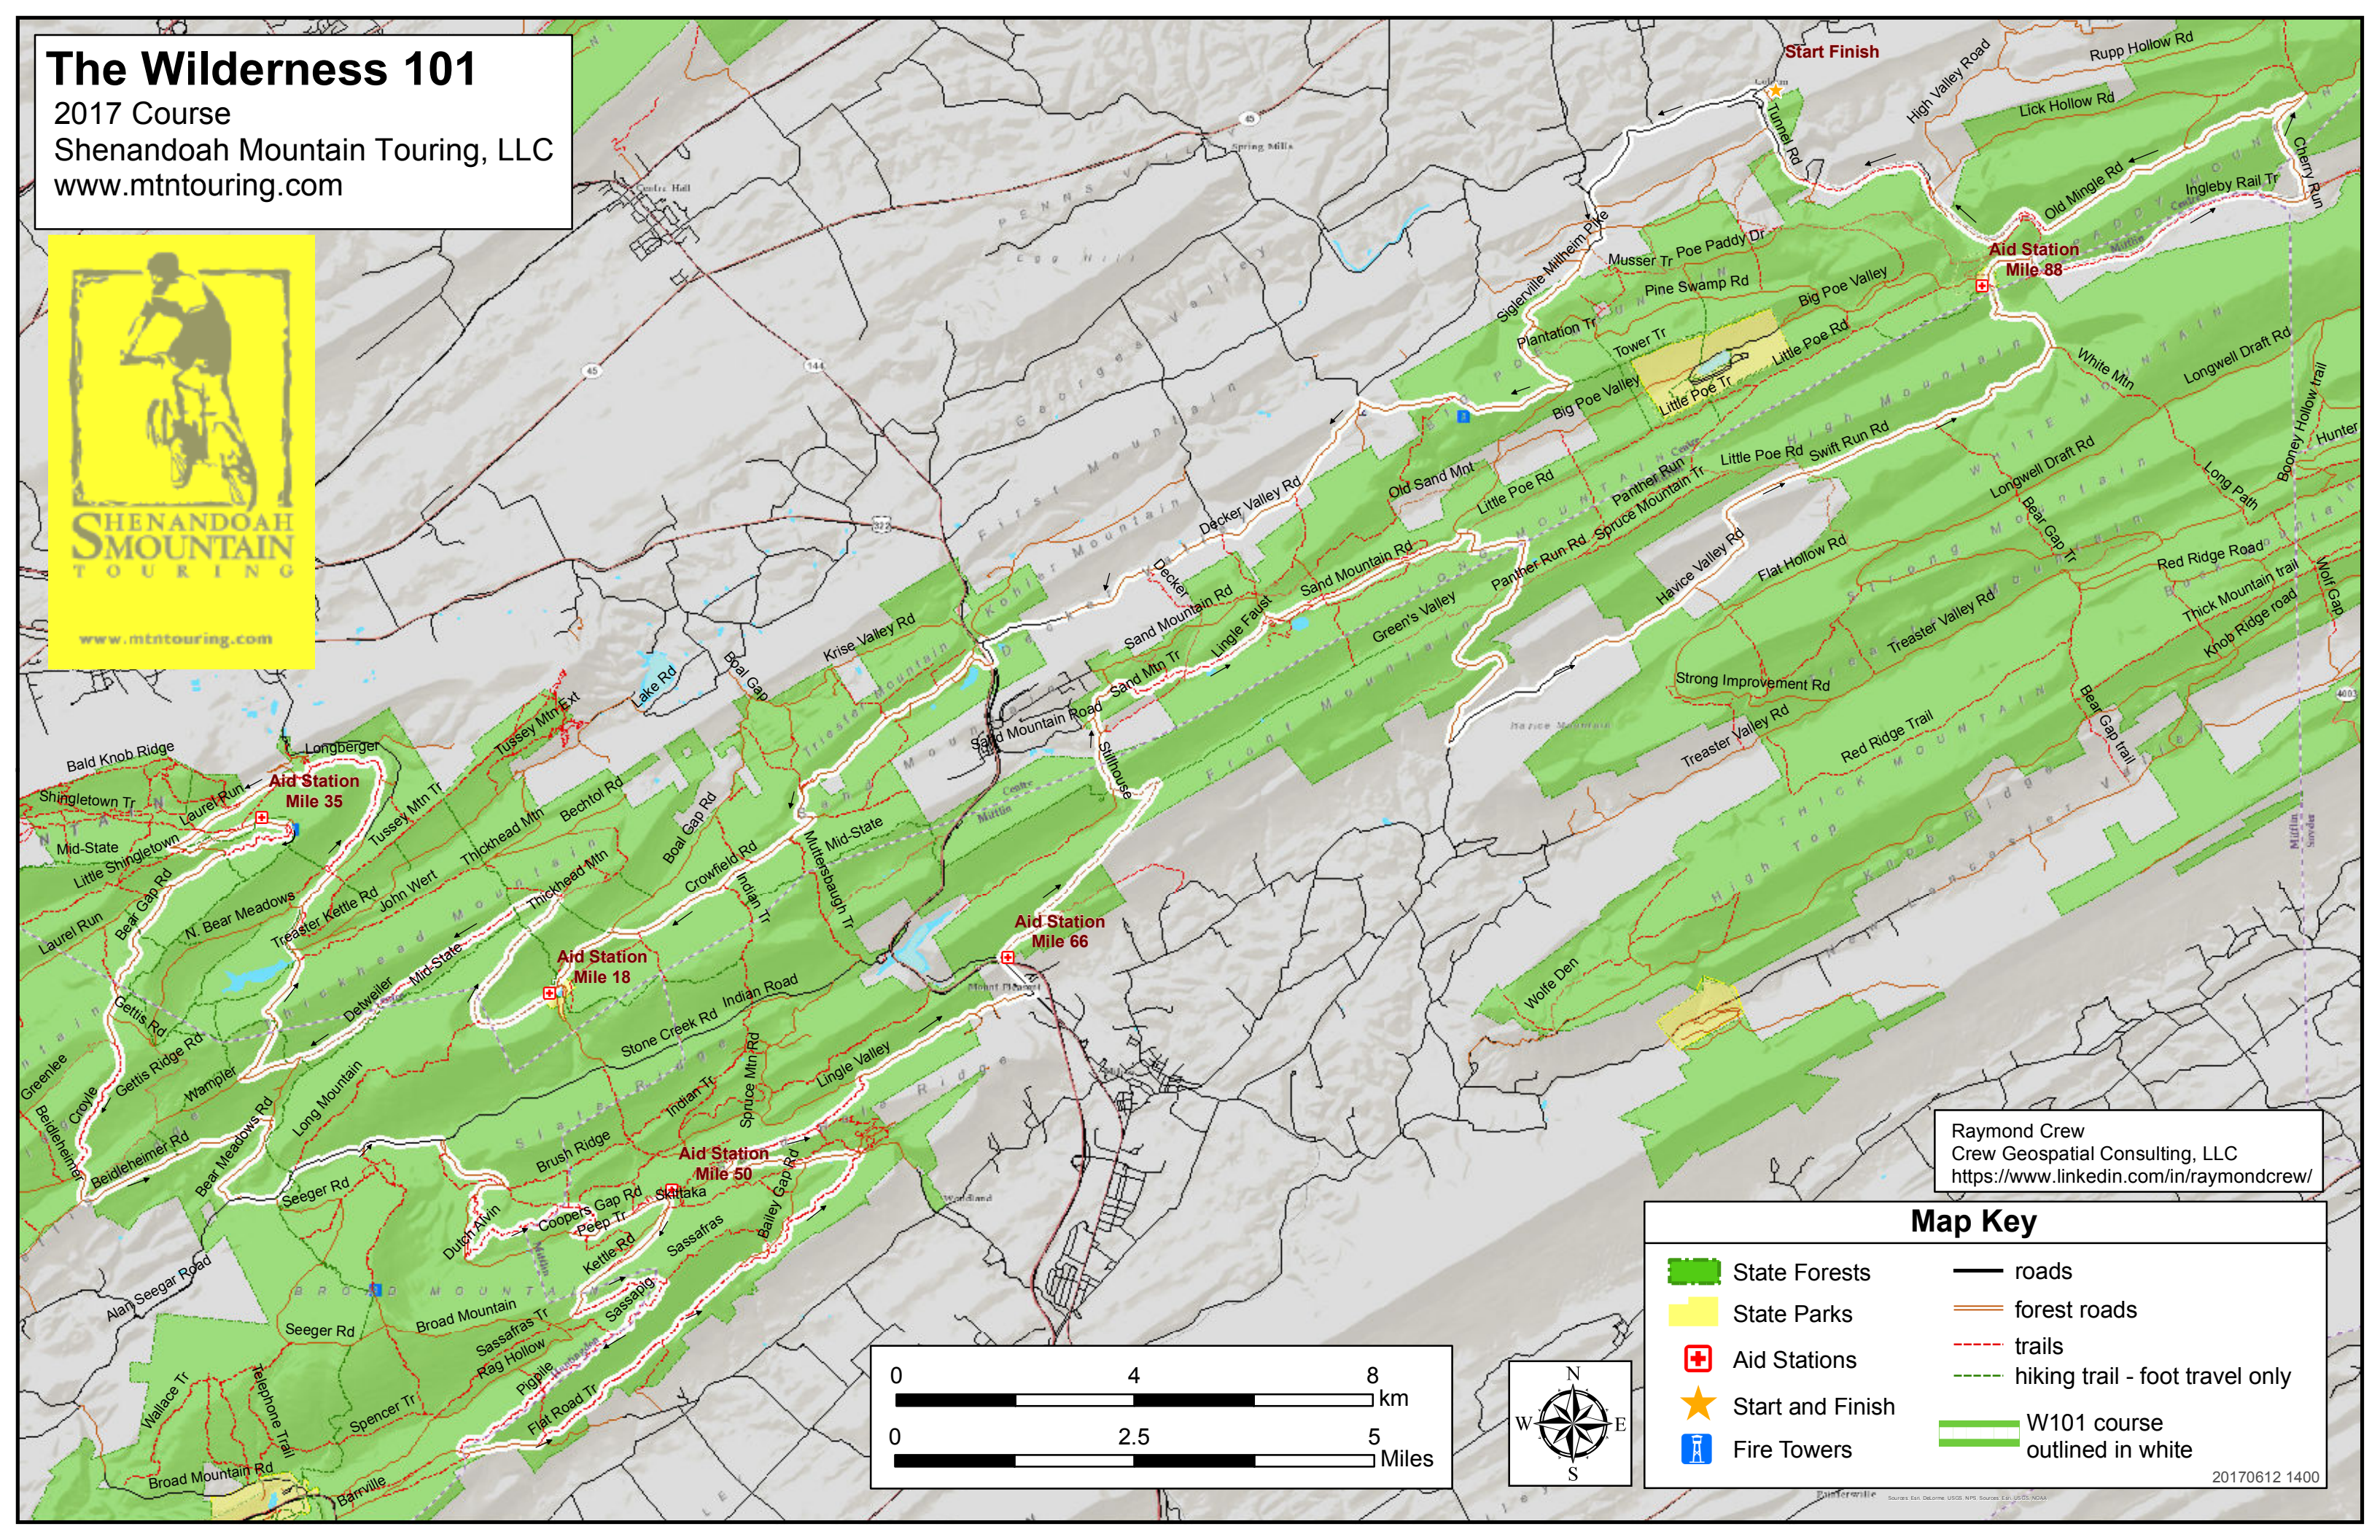

The Wilderness 101

2017 Course
Shenandoah Mountain Touring, LLC
www.mtntouring.com

Raymond Crew
Crew Geospatial Consulting, LLC
<https://www.linkedin.com/in/raymondcrew/>

Map Key

- State Forests
- State Parks
- Aid Stations
- Start and Finish
- Fire Towers
- roads
- forest roads
- trails
- hiking trail - foot travel only
- W101 course outlined in white