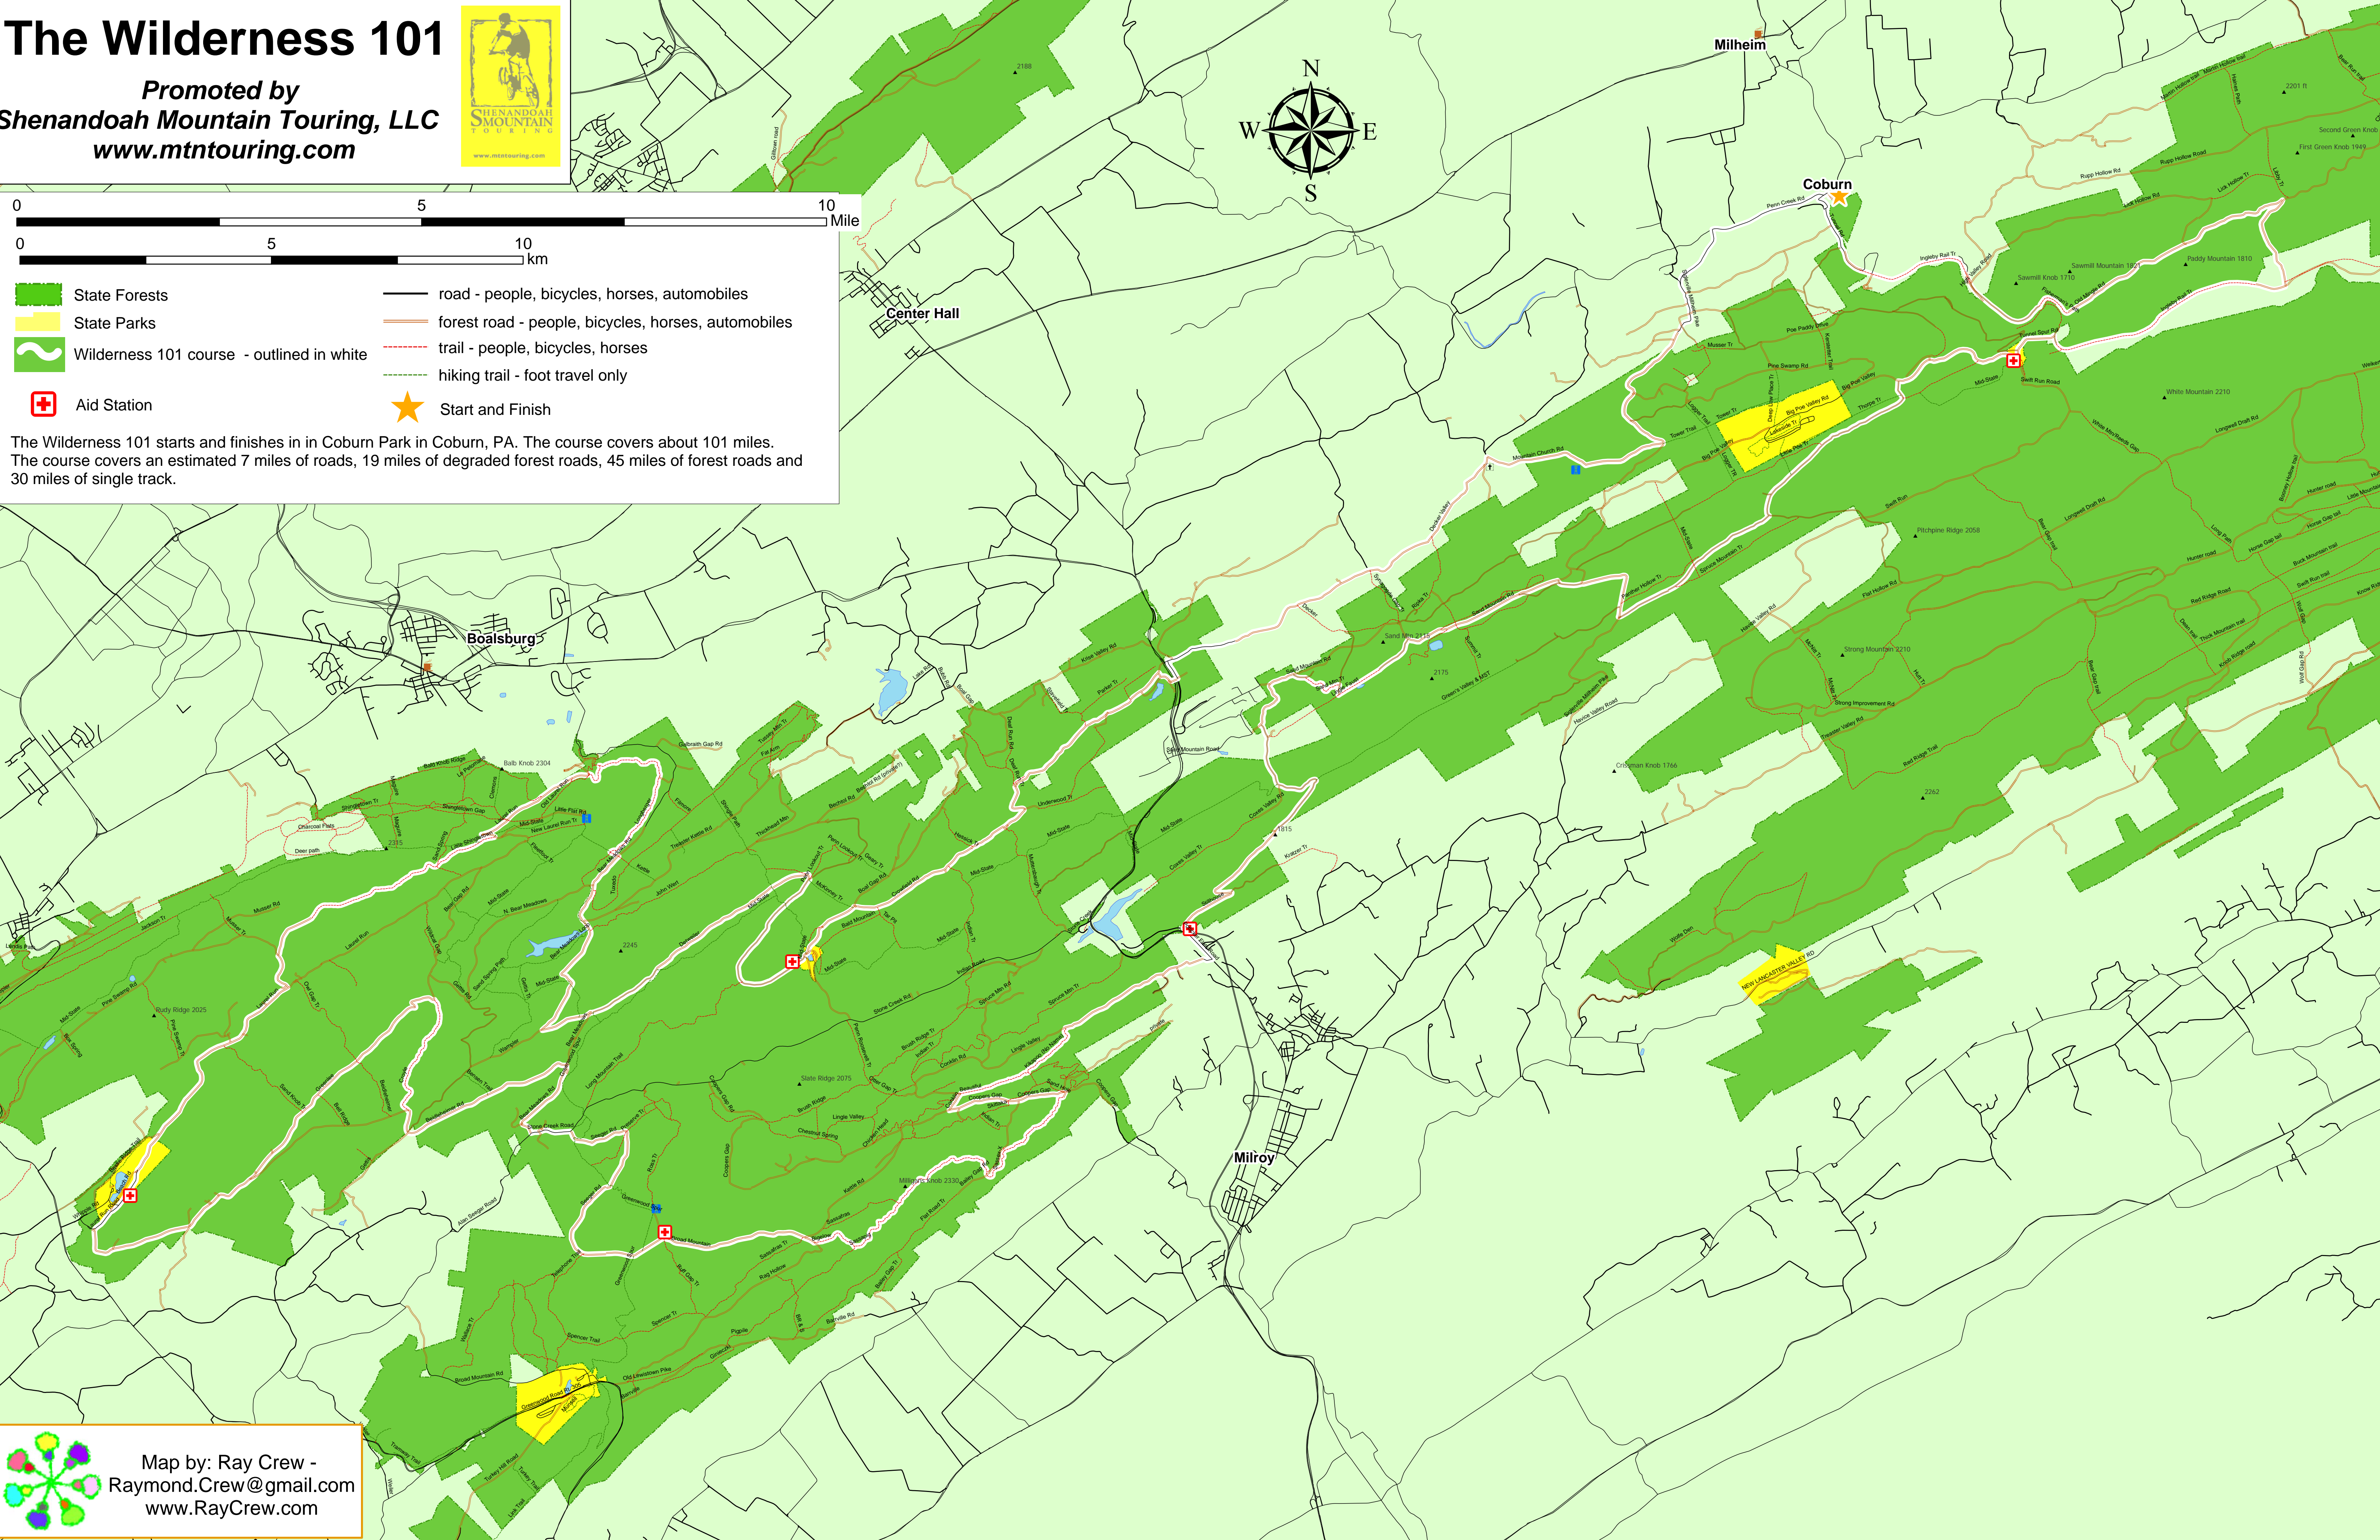

The Wilderness 101

Promoted by
Shenandoah Mountain Touring, LLC
www.mtntouring.com

- State Forests
- State Parks
- Wilderness 101 course - outlined in white
- Aid Station
- road - people, bicycles, horses, automobiles
- forest road - people, bicycles, horses, automobiles
- trail - people, bicycles, horses
- hiking trail - foot travel only
- Start and Finish

The Wilderness 101 starts and finishes in in Coburn Park in Coburn, PA. The course covers about 101 miles. The course covers an estimated 7 miles of roads, 19 miles of degraded forest roads, 45 miles of forest roads and 30 miles of single track.

Map by: Ray Crew -
Raymond.Crew@gmail.com
www.RayCrew.com