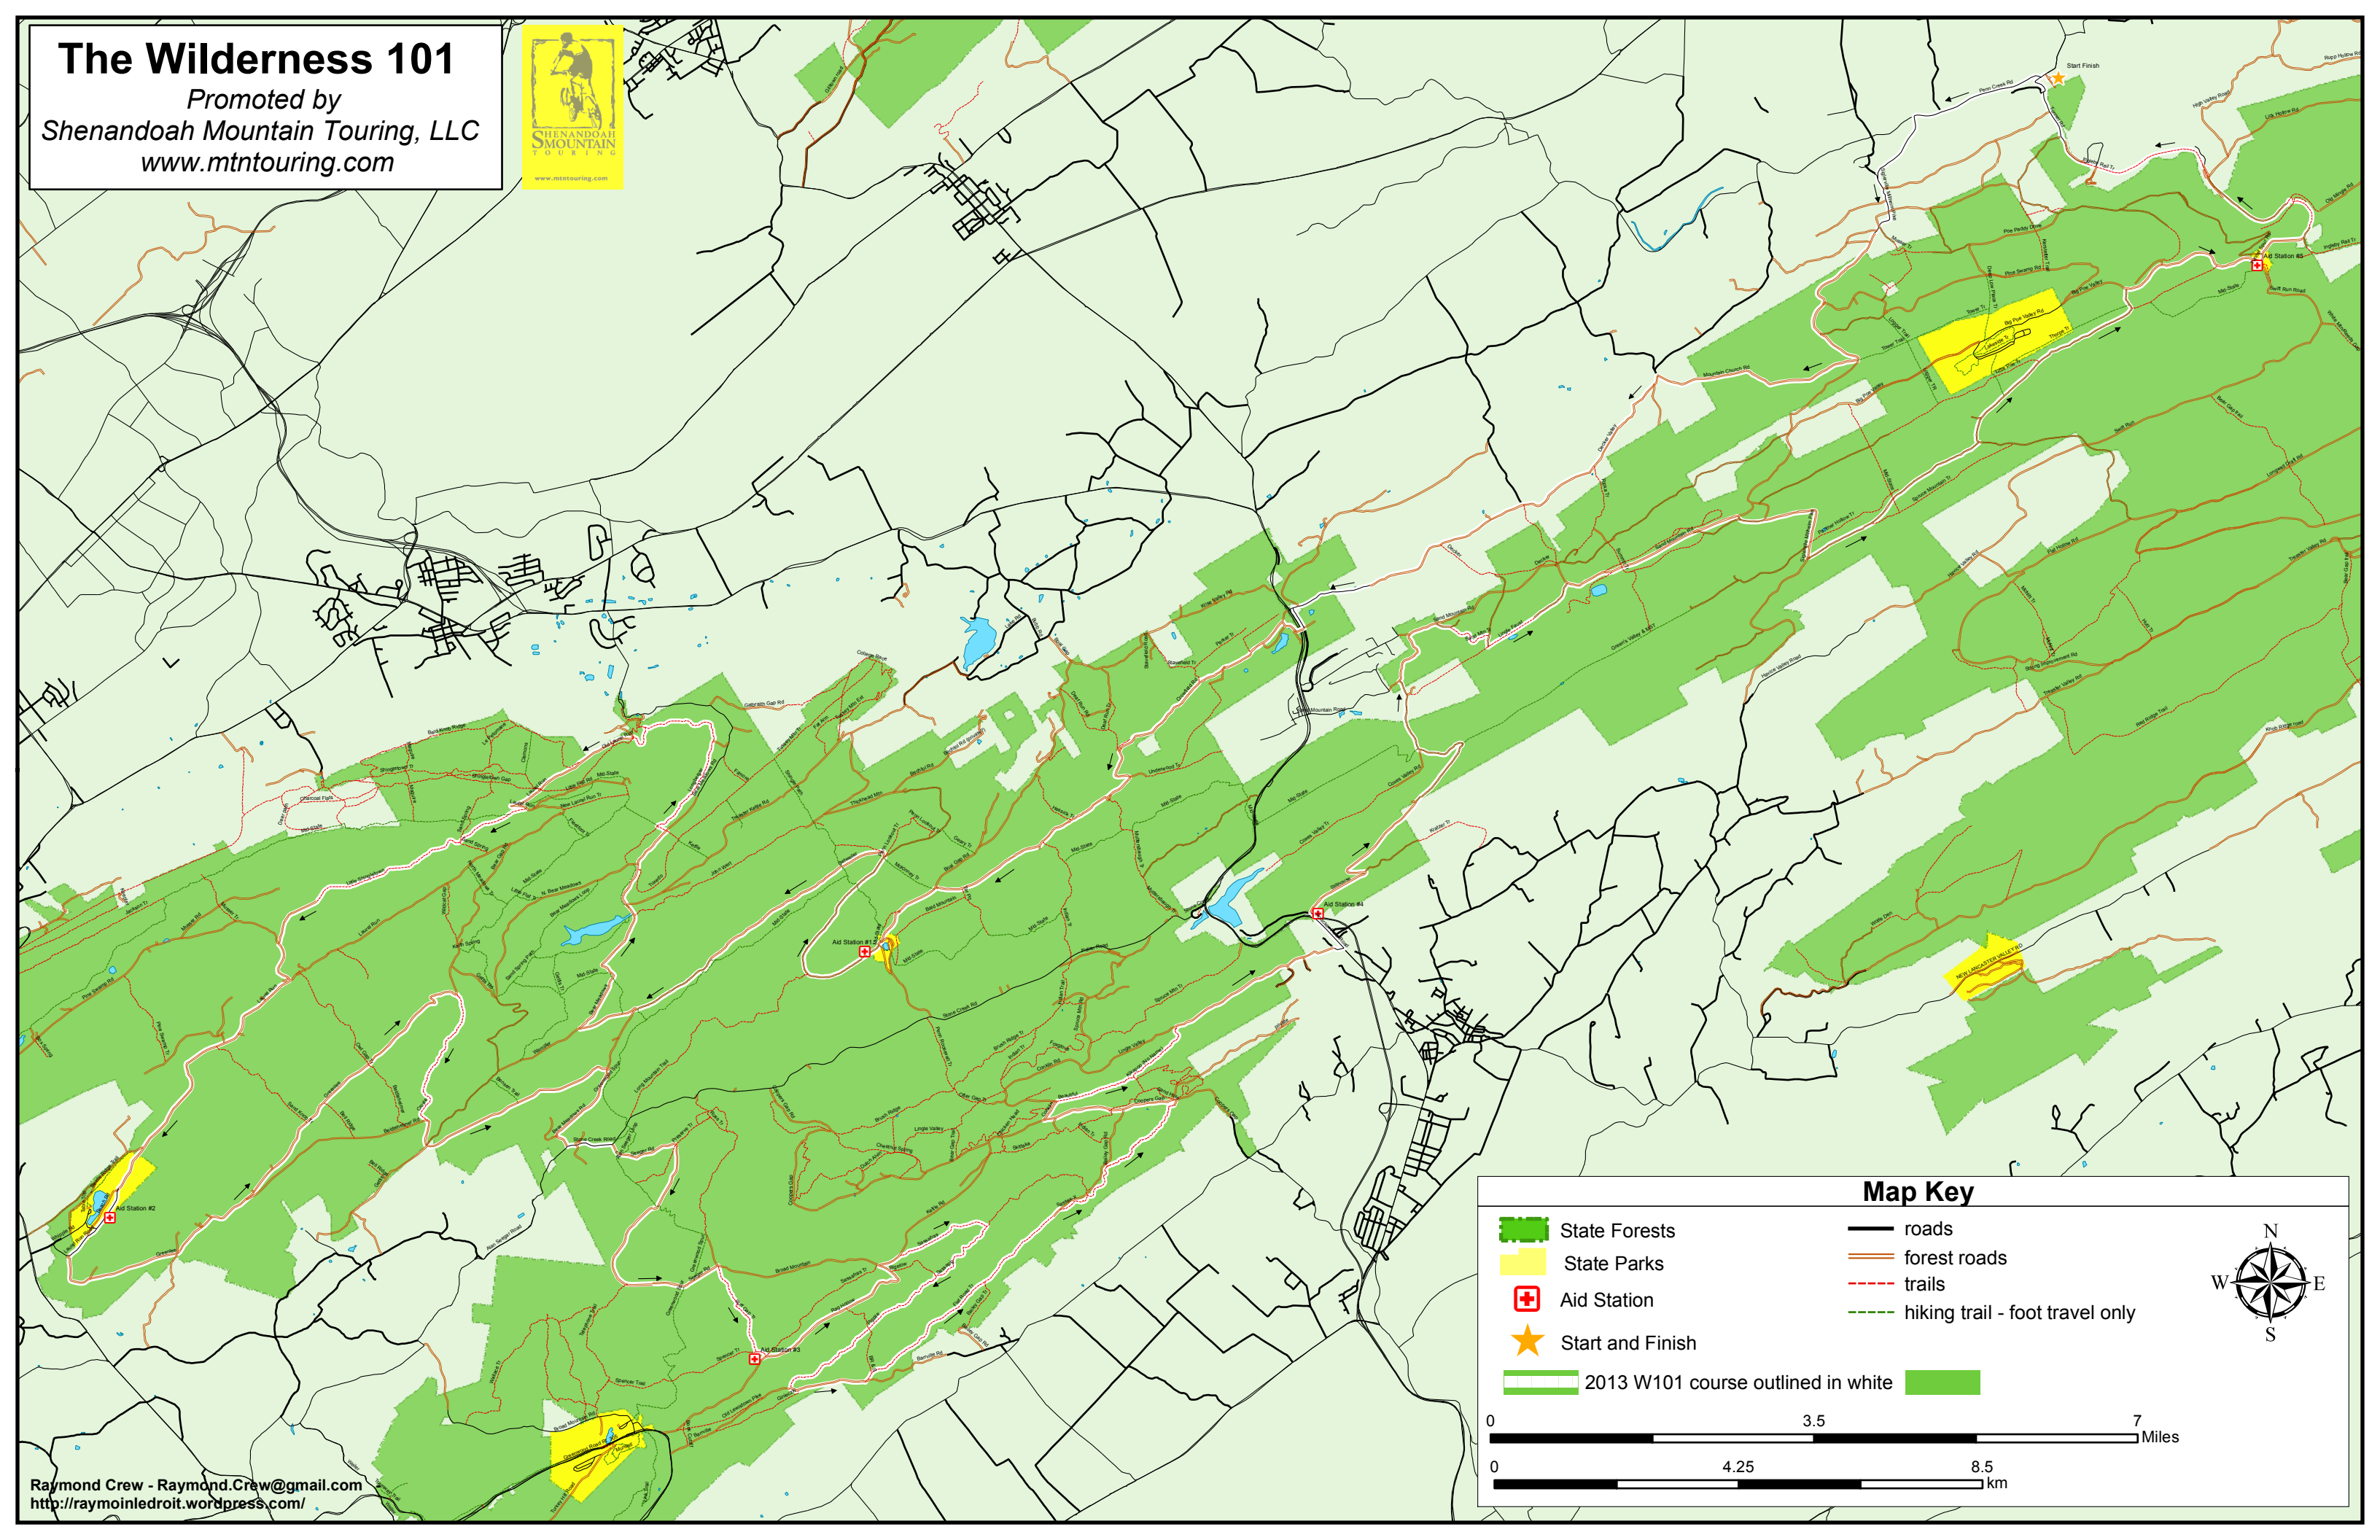

The Wilderness 101

Promoted by
Shenandoah Mountain Touring, LLC
www.mntouring.com

Map Key

- | | |
|------------------------------------|---------------------------------|
| State Forests | roads |
| State Parks | forest roads |
| Aid Station | trails |
| Start and Finish | hiking trail - foot travel only |
| 2013 W101 course outlined in white | |