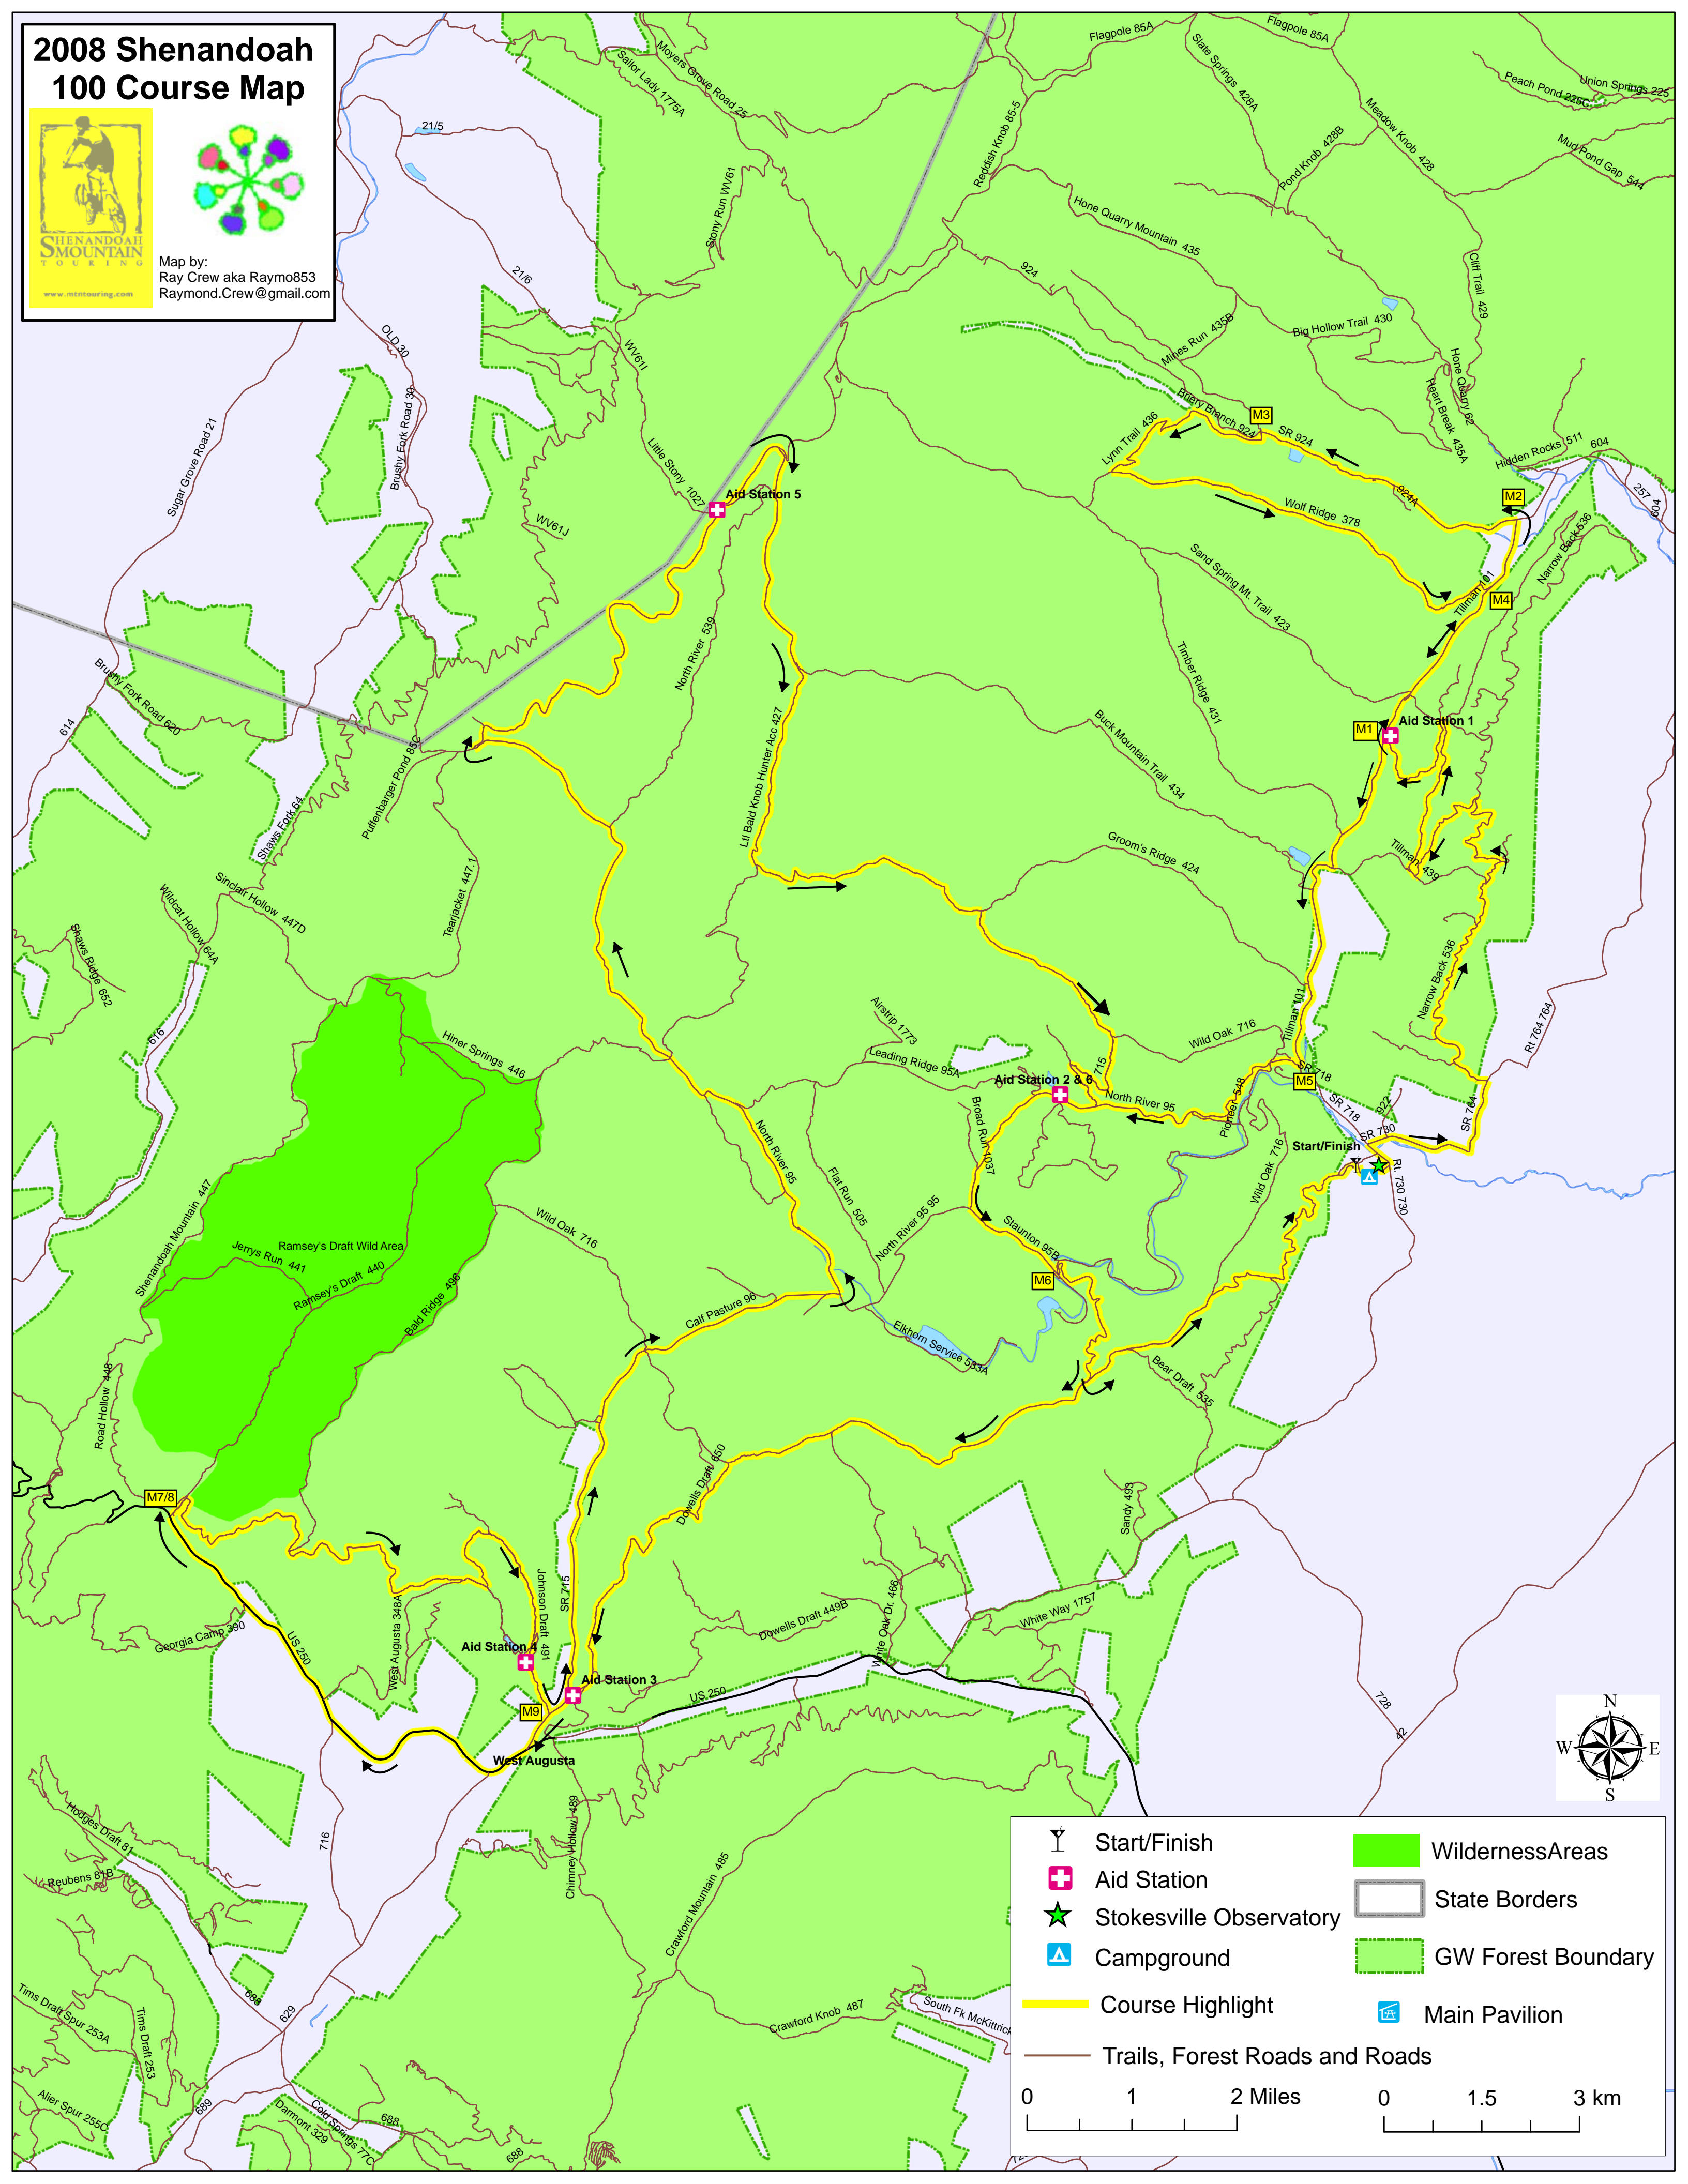

2008 Shenandoah 100 Course Map

Map by:
Ray Crew aka Raymo853
Raymond.Crew@gmail.com

www.mtbtouring.com

	Start/Finish		Wilderness Areas
	Aid Station		State Borders
	Stokesville Observatory		GW Forest Boundary
	Campground		Main Pavilion
	Course Highlight		
	Trails, Forest Roads and Roads		

0 1 2 Miles

0 1.5 3 km